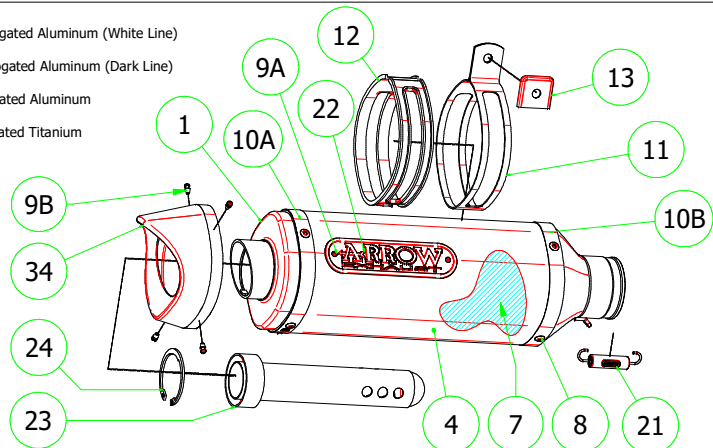

KTM Duke 390 '13/16

- 71813AKB Homologated Aluminum (White Line)
- 71813AKN Homologated Aluminum (Dark Line)
- 71813AK Homologated Aluminum
- 71813PK Homologated Titanium